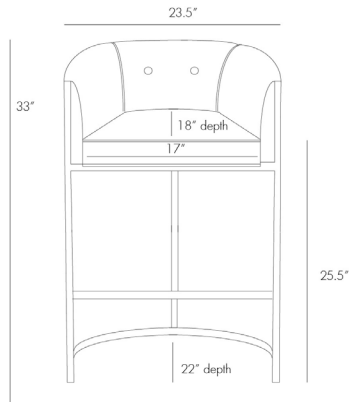

## CALVIN COUNTER STOOL

2763

H: 33 IN, W: 23 IN, D: 22 IN

Black and White Hide, Polished Nickel

Contract Recommendations: Adding a lacquer coating provides additional pro-

Transitional box style low barstool with low curved back is supported by polished nickel finish on stainless steel frame. Seat upholstery features top grain seat and detailed with black and white hide back. Hide patterns will differ and color will vary.

### DIMENSIONS

Arm	H: 32 IN
Foot Print	W: 23.5 IN, D: 22 IN
Yardage To Reupholster	2.75
Seat Back Height	9 IN
Seat	W: 16 IN, D: 18 IN
Seat Height	25.5 IN
Seat	W: 16 IN, D: 18 IN

### SHIPPING

Product Weight	36 LBS
Gross Weight 1	41.5 LBS
Shipping Box 1	H: 35 IN, L: 26 IN, W: 26 IN